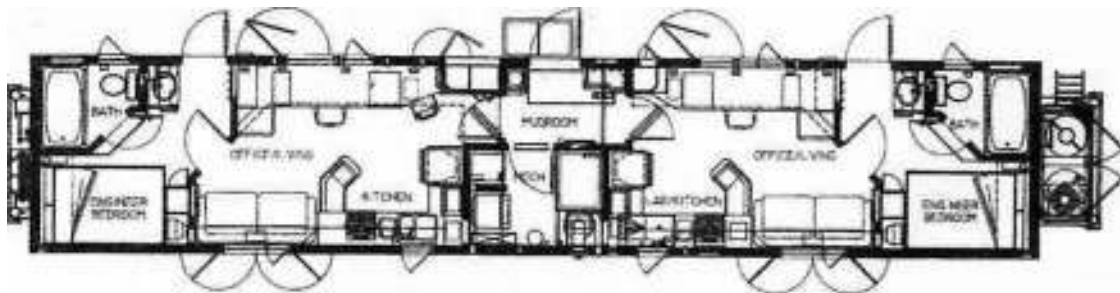

# 12X60 Engineer/Engineer Wellsite Trailer

Exterior View

Office

Interior

Deluxe Engineer/Engineer Trailer with executive accommodations on both sides with one of the sides having the Geologist Facilities.

Bedroom

Interior

Interior

12'-0" x 60'-0" (skid) ENG/ENG WELLSITE