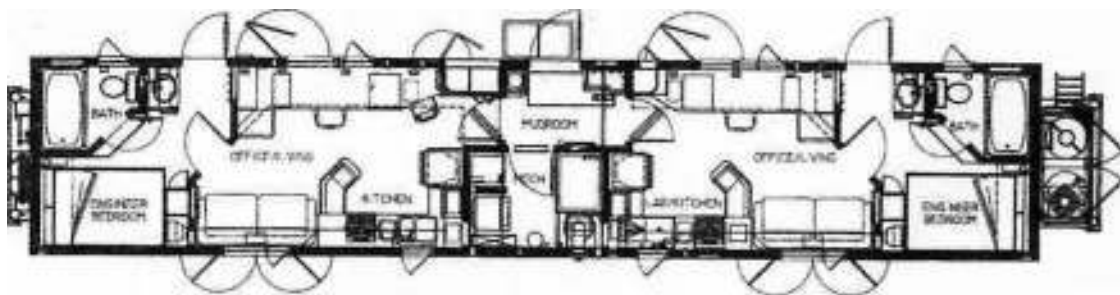

# 12X60 Engineer/Engineer Wellsite Trailer

Exterior View

Office

Interior

Deluxe Engineer/Engineer Trailer with executive accommodations on both sides with one of the sides having the Geologist Facilities.

Bedroom

Interior

Interior

12'-0" x 60'-0" (skid) ENG/ENG WELLSITE