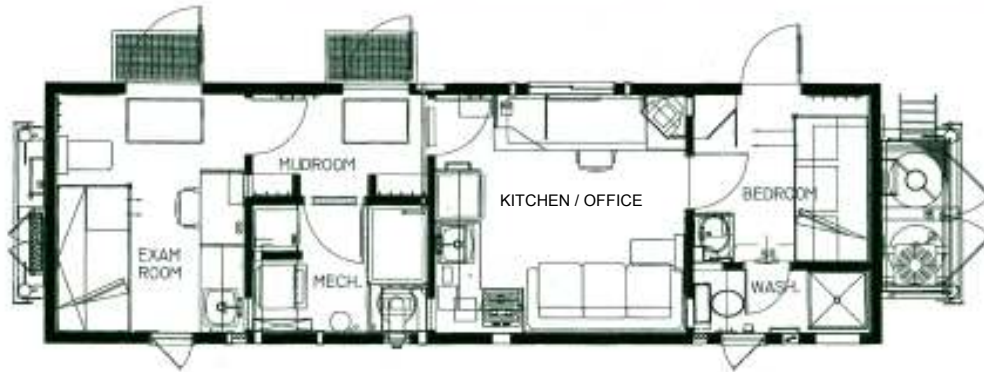

12'-0" x 38'-0" (skid) First Aid

Presented to
~ P.W. Rentals Ltd. ~

Drawing No. 051238-S-5363 Drawn By: LF. Date: AUG. 2005

ALTA-FAB

12' x 38" (skid) First Aid